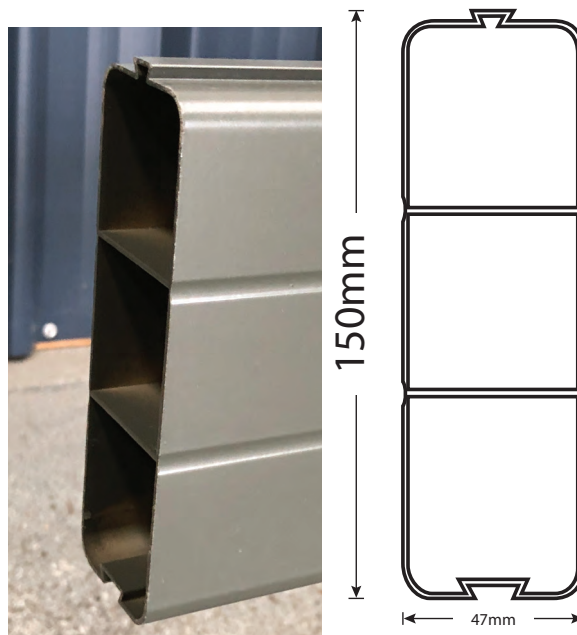

ColorMAX[®] AllySLEEPER[™]

The BlueScope[®] COLORBOND[®] Warranty is void if you use Timber Sleepers under your fence.

Made of powder coated extruded Aluminum, the AllySLEEPER[™] will last a lifetime.

It can be used in walls or fences to compensate for uneven ground.