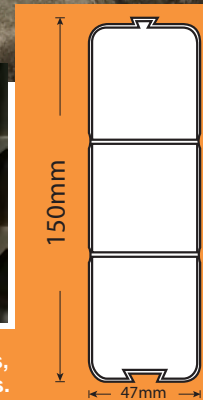

ColorMAX[®] AllySLEEPER[™]

Designed to work with our ColorMAX[®] Boundary Fencing manufactured from COLORBOND[®]

AllySLEEPER[™] are 2365mm long plus, 3090mm long in a selection of colours.

The BlueScope[®] COLORBOND[®] Warranty is void if you use Timber Sleepers under your fence.

Stackable

Standard Colours

Surfmist[®] Off White

Also available at 3090mm long

Basalt[®]

Also available at 3090mm long

Paperbark[®] Merino

Woodland Grey[®] Slate Grey