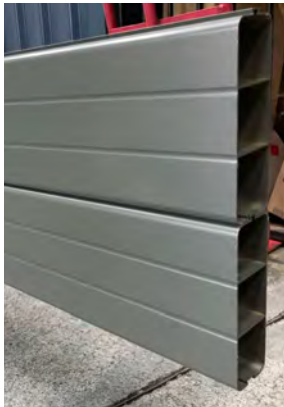

Stackable

Standard Colours

Surfmist® Off White

Also available at 3090mm long

Basalt®

Also available at 3090mm long

Paperbark® Merino

Woodland Grey® Slate Grey

Also available at 3090mm long

Riversand® Stone

Monument®

Also available at 3090mm long

Pale Eucalypt® Mist Green

Wilderness® Rivergum

Domain® Primrose Gloss

Also available at 3090mm long

Please Note: Colours shown above are as accurate as printing allows. Stock availability subject to change.